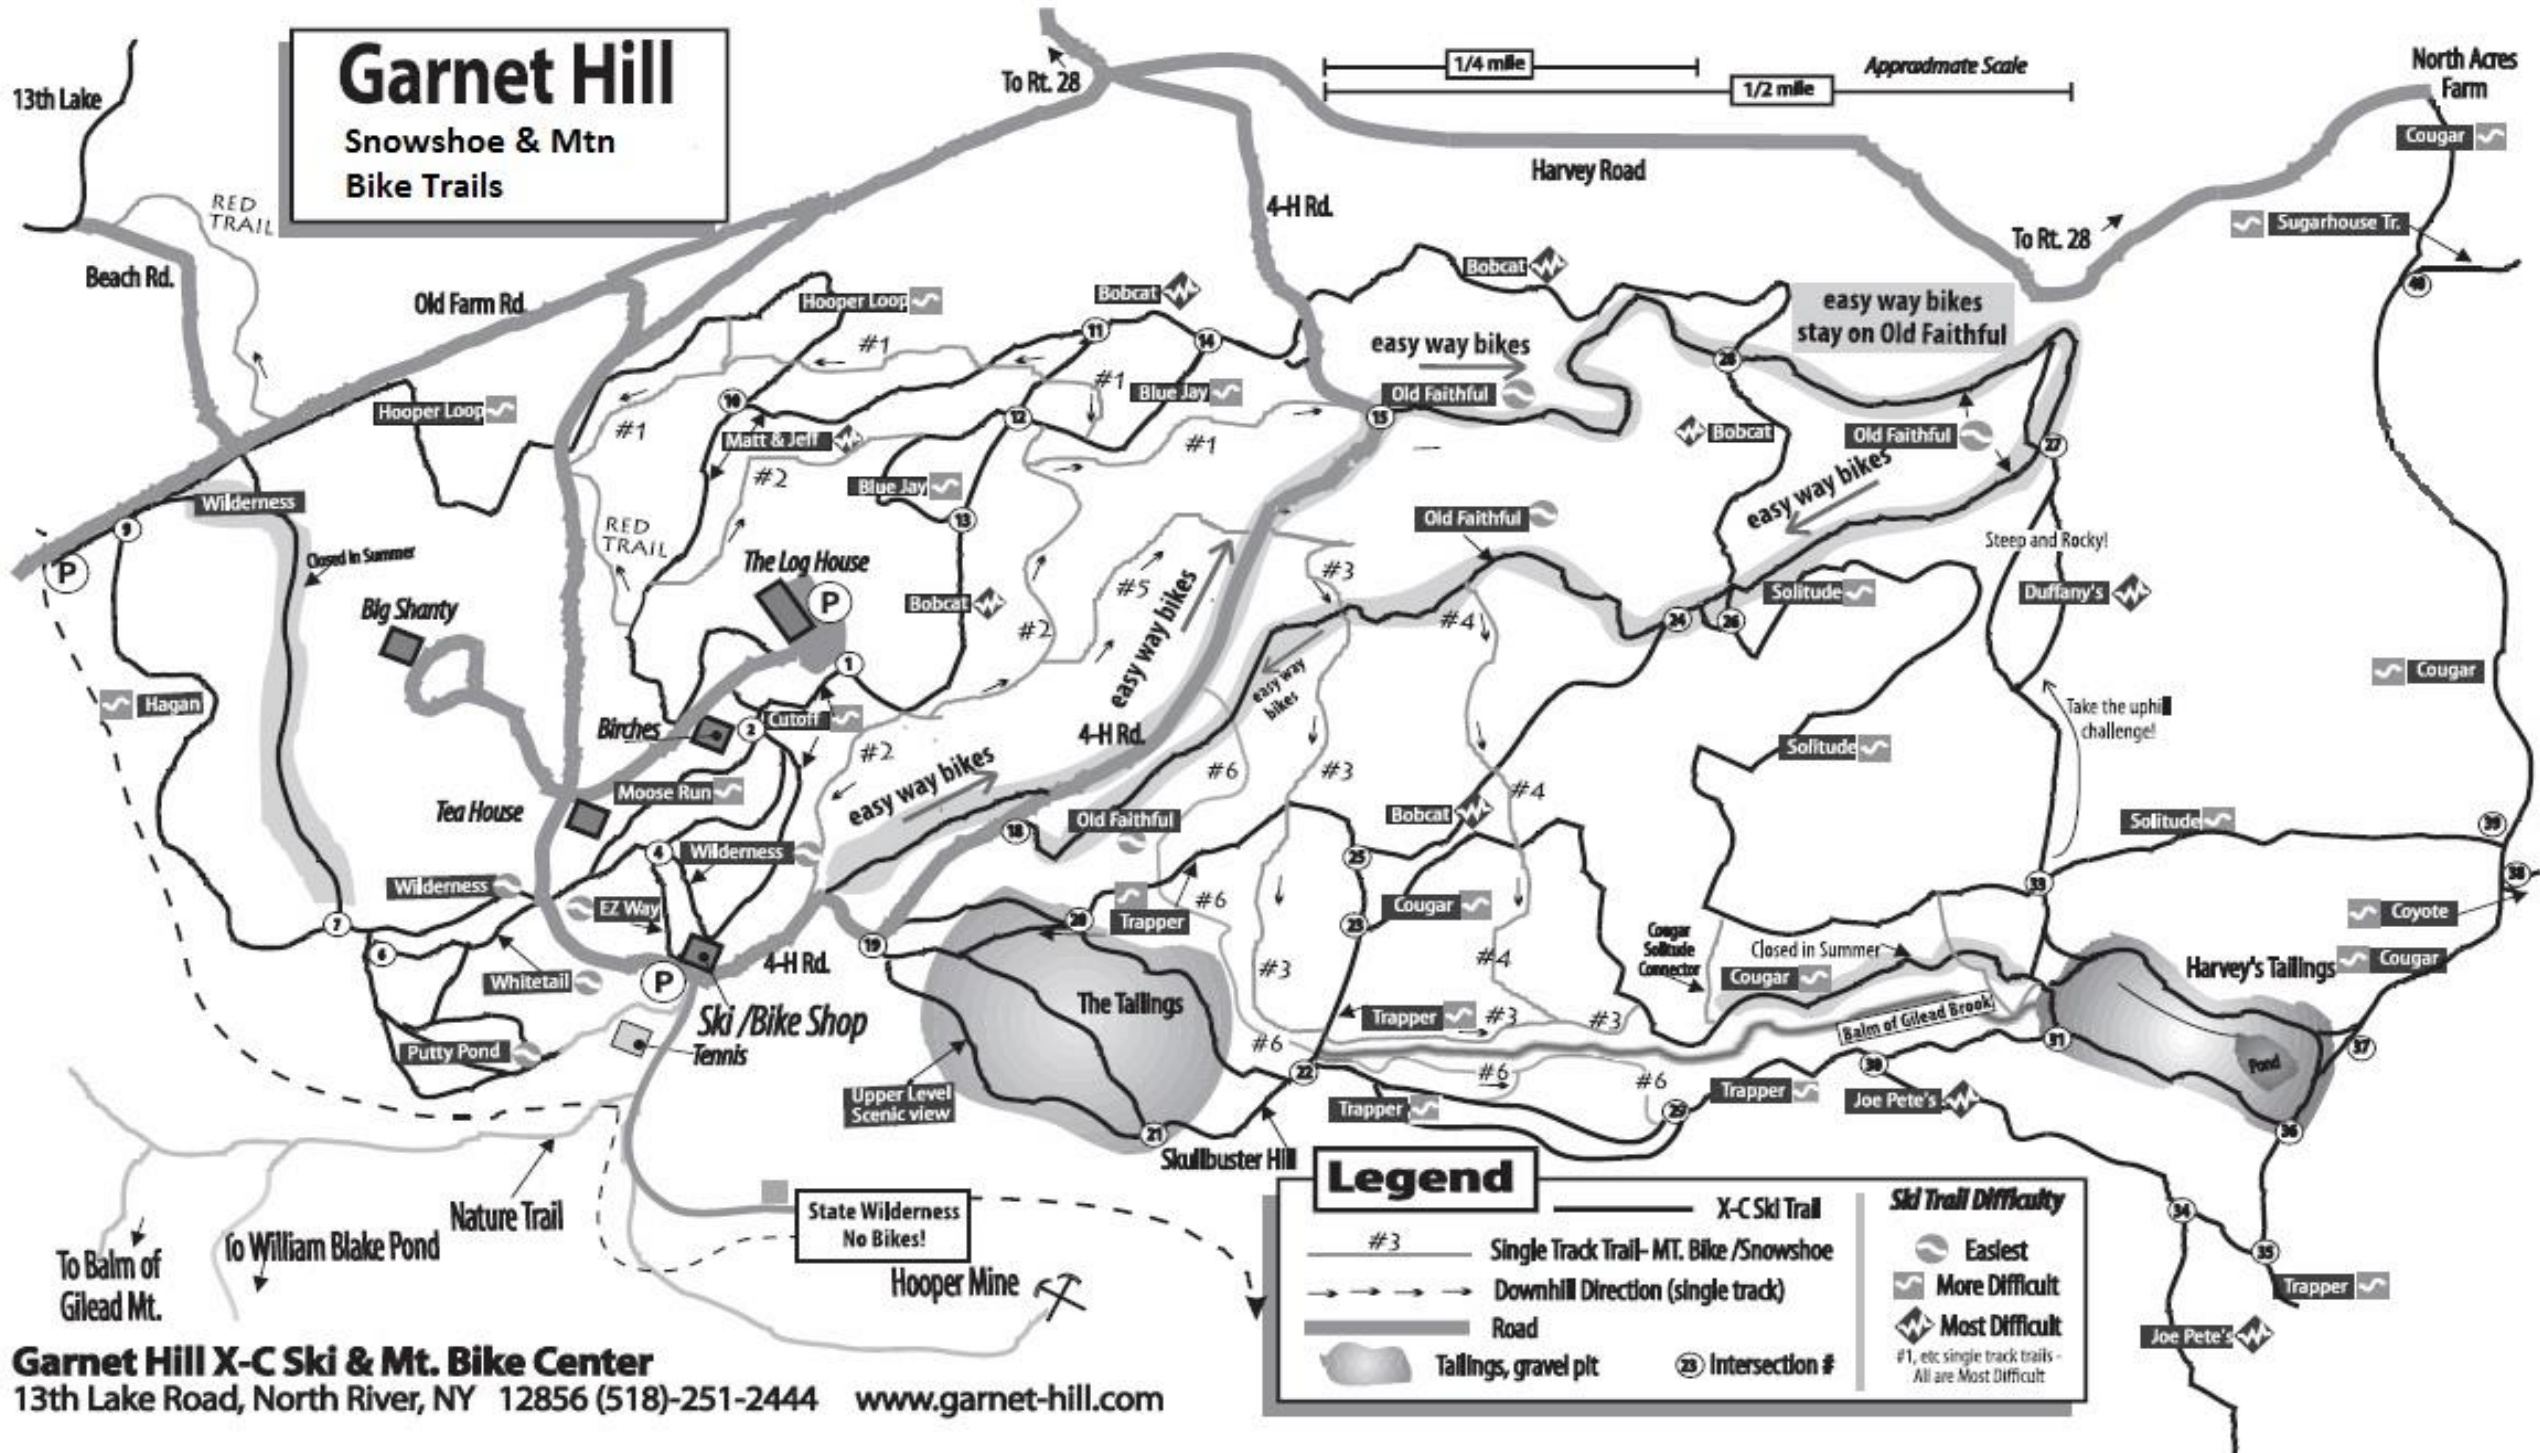

Garnet Hill

Snowshoe & Mtn
Bike Trails

Legend

- X-C Ski Trail
- Single Track Trail- MT. Bike /Snowshoe
- Downhill Direction (single track)
- Road
- Tailings, gravel pit
- Intersection #

- Ski Trail Difficulty**
- Easiest
 - More Difficult
 - Most Difficult
- #1, etc single track trails - All are Most Difficult

Garnet Hill X-C Ski & Mt. Bike Center
13th Lake Road, North River, NY 12856 (518)-251-2444 www.garnet-hill.com